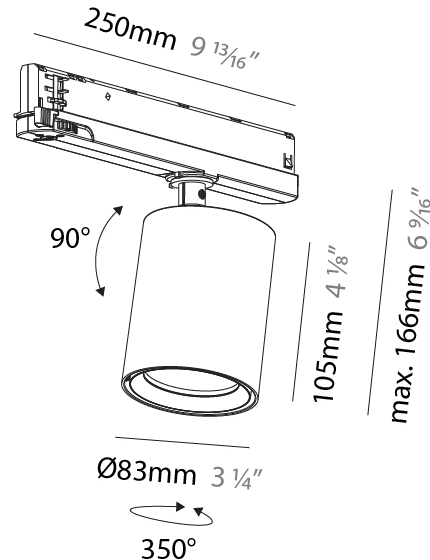

GENERAL

Series: Centriq
Subseries: Centriq In
Brand: Prolicht
Division: Architectural
Mounting Type: Track
Mounting Location: Ceiling
Subcategory: Spots

PHYSICAL

Shape: Cylinder
Diameter (mm): 83
Diameter (in): 3 1/4
Length (mm): 250
Length (in): 9 13/16
Height (mm): 166
Height (in): 6 9/16
Light Distribution: Adjustable / Direct
Weight (kg): 0.87
Fixture Finish: SSR / BKV / CWI / CRY / HAB / UFT / ITA / RUA / FTG / MYG / LOD / PUS / FRO / FUP / KIA / POP / BLS / SPG / MEY / GOH / GUM / CHC / COM / ABZ / JAG / OBR / MOS / ROR
Holder Finish: WHI / BLK
Accent Finish: SSR / BKV / CWI / CRY / HAB / LAG / UFT / ITA / RUA / RUR / MIC / FTG / MYG / TWT / LOD / PUS / FRO / FUP / KIA / POP / BLS / SPG / MEY / GOH / GUM / CHC / COM / ABZ / JAG
Fixture Material: Aluminum

ELECTRICAL

Lamp Type: LED (Zhaga Standard)
Input Wattage (W): 36.2
Total Output Wattage (W): 32.7
Dimming: Non-Dimmable / 0-10V Dimming
Driver Included: Yes
Driver Location: Integrated
Driver Type: Constant Current - 120Vac
Driver Class: Class 2
Input Voltage (V): 120

LED

Number of LEDs: 1
Color Temperature (°K): 2700 / 3000 / 3500 / 4000
Max. Delivered Lumen (lm): 2916 / 3037 / 3166 / 3320
Nominal Lumen (lm): 3471 / 3615 / 3769 / 3952
CRI: >90 CRI
Lamp Life (hrs): 50000

OPTICAL

Reflector: 20 / 32 / 54
Adjustability: Rotational 350°; Tilt 90°

RATINGS AND CERTIFICATIONS

Certified By: CSA Certified to UL and CSA Standards
IP rating: IP20