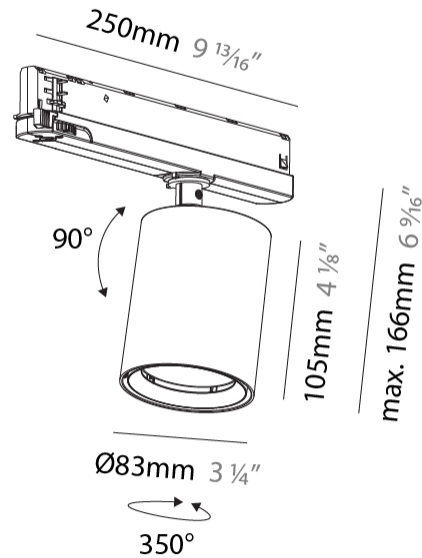

GENERAL

Series: Centriq
Subseries: Centriq In
Brand: Prolicht
Division: Architectural
Mounting Type: Track
Mounting Location: Ceiling
Subcategory: Spots

PHYSICAL

Shape: Cylinder
Diameter (mm): 83
Diameter (in): 3 1/4
Length (mm): 250
Length (in): 9 13/16
Height (mm): 166
Height (in): 6 9/16
Light Distribution: Adjustable / Direct
Weight (kg): 0.6
Fixture Finish: SSR / BKV / CWI / CRY / HAB / UFT / ITA / RUA / FTG / MYG / LOD / PUS / FRO / FUP / KIA / POP / BLS / SPG / MEY / GOH / GUM / CHC / COM / ABZ / JAG / OBR / MOS / ROR
Holder Finish: WHI / BLK
Accent Finish: SSR / BKV / CWI / CRY / HAB / LAG / UFT / ITA / RUA / RUR / MIC / FTG / MYG / TWT / LOD / PUS / FRO / FUP / KIA / POP / BLS / SPG / MEY / GOH / GUM / CHC / COM / ABZ / JAG
Fixture Material: Aluminum

ELECTRICAL

Lamp Type: LED (Zhaga Standard)
Input Wattage (W): 26
Total Output Wattage (W): 23.7
Dimming: Non-Dimmable / 0-10V Dimming
Driver Included: Yes
Driver Location: Integrated
Driver Type: Constant Current - 120Vac
Driver Class: Class 2
Input Voltage (V): 120

LED

Number of LEDs: 1
Color Temperature (°K): 2700 / 3000 / 3500 / 4000
Max. Delivered Lumen (lm): 1975 / 2056 / 2145 / 2245
Nominal Lumen (lm): 2429 / 2529 / 2638 / 2761
CRI: >90 CRI
Lamp Life (hrs): 50000

OPTICAL

Optic°: 12
Adjustability: Rotational 360°; Tilt 90° (±45°)

RATINGS AND CERTIFICATIONS

Certified By: Certified for North American Standards
IP rating: IP20